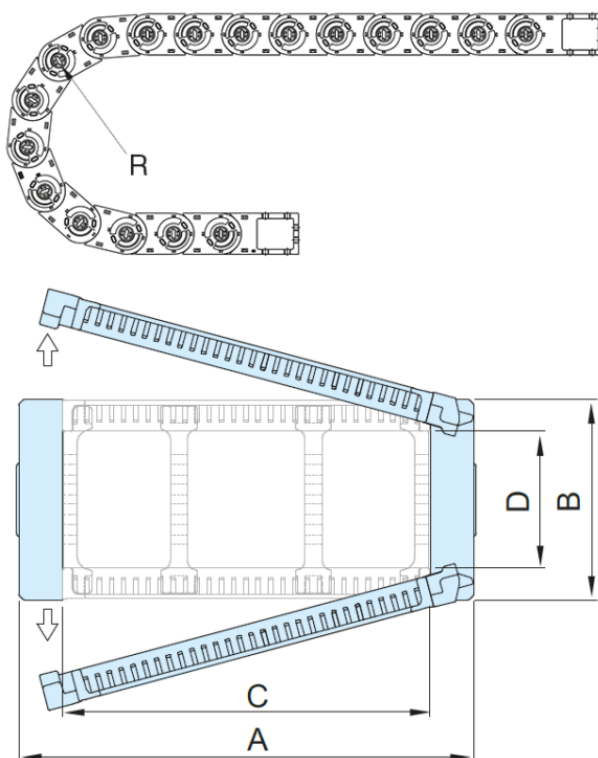

Article number: 18ST072N125R072

Description: ST Shift cable chain, ST072N.125 Radius 72 - Hoved nr. (1LK)
Type ST 072N.125.R072

Measures

A = 132

B = 66

C = 100

D = 45

I = 72

R = 072